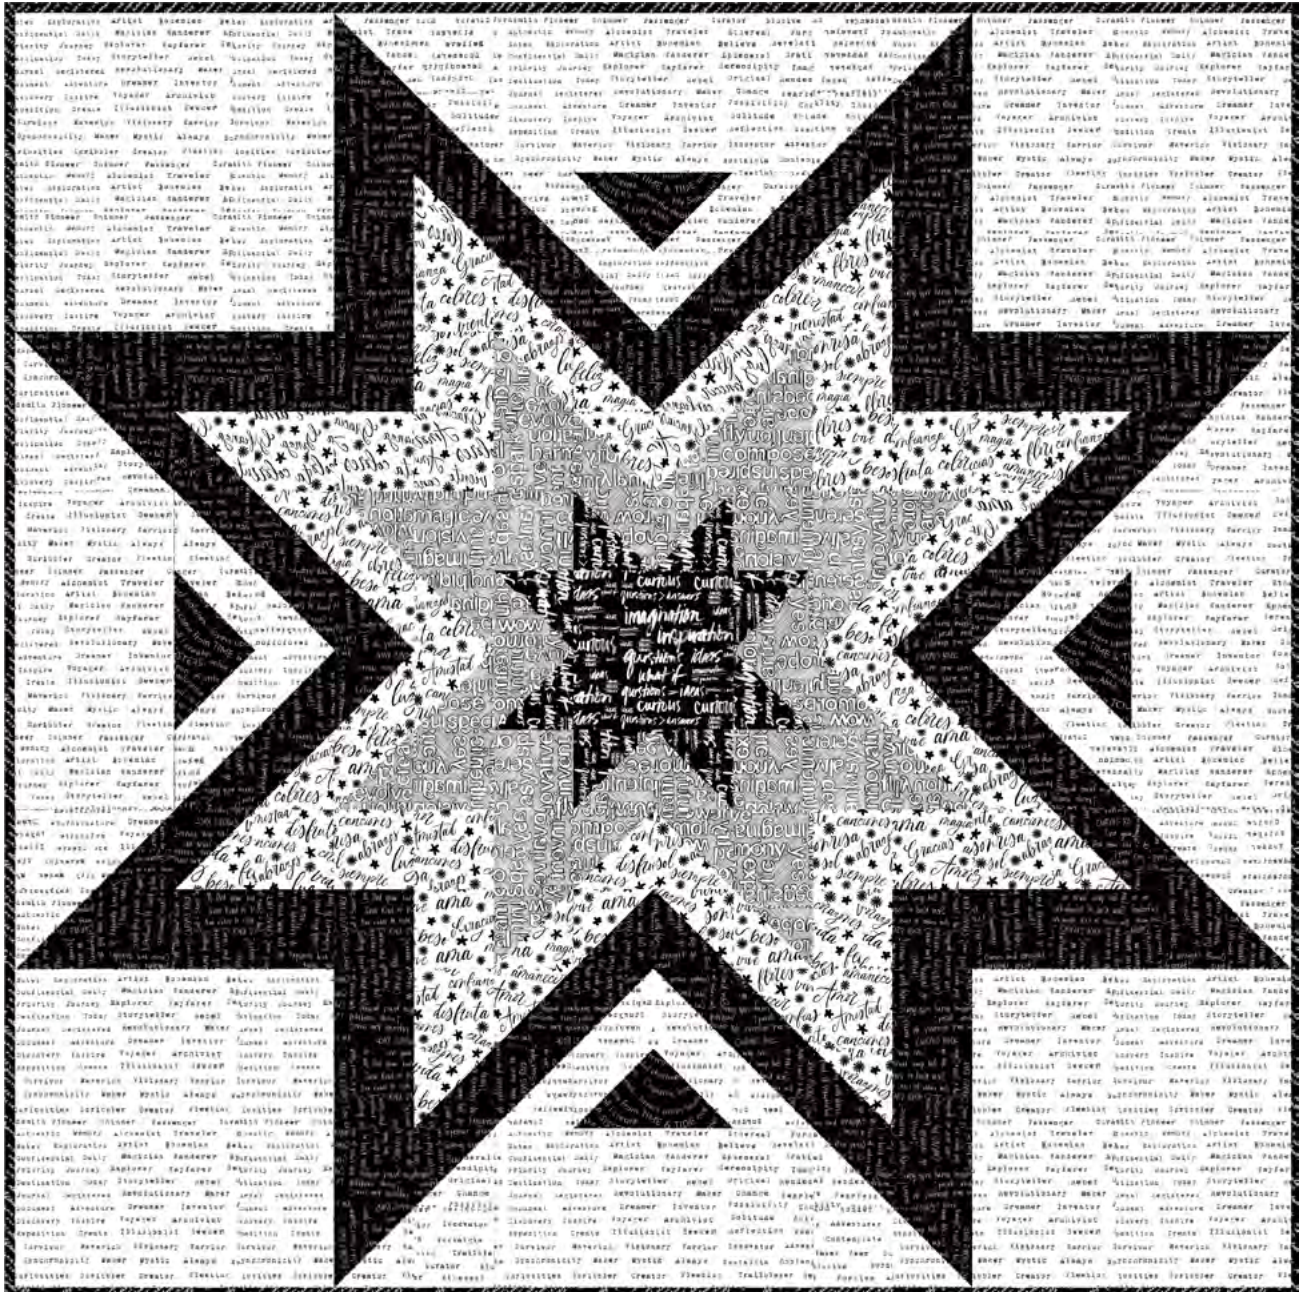

Free Spirit

Featuring Writing on the Wall

Expanding Stars Quilt

Finished Size: 80" x 80" (2.03m x 2.03m)

Project designed by Emily Dennis - Quilty Love

Purchase pattern at quiltyloveshop.com

Technique: Pieced | Skill Level: Advanced Beginner

freespiritfabrics.com

Fabric Requirements

DESIGN	COLOR	ITEM ID	YARDAGE
(A) What If	Black	PWEB999.BLACK	½ yard (0.46m)
(B) Palabras	White	PWMC999.WHITE	1 yard (0.91m)
(C) Favorite Things	Black	PWRH999.BLACK*	⅝ yard (0.57m)
(D) Stamped	White	PWSE999.WHITE	2⅝ yards (2.40m)
(E) Curves	Black	PWSK999.BLACK	1½ yards (1.37m)
(F) Script	Black	PWSR999.BLACK	FQ (45.72cm x 53.34cm)
(G) Texture Words	White	PWWR999.WHITE	⅔ yard (0.61m)