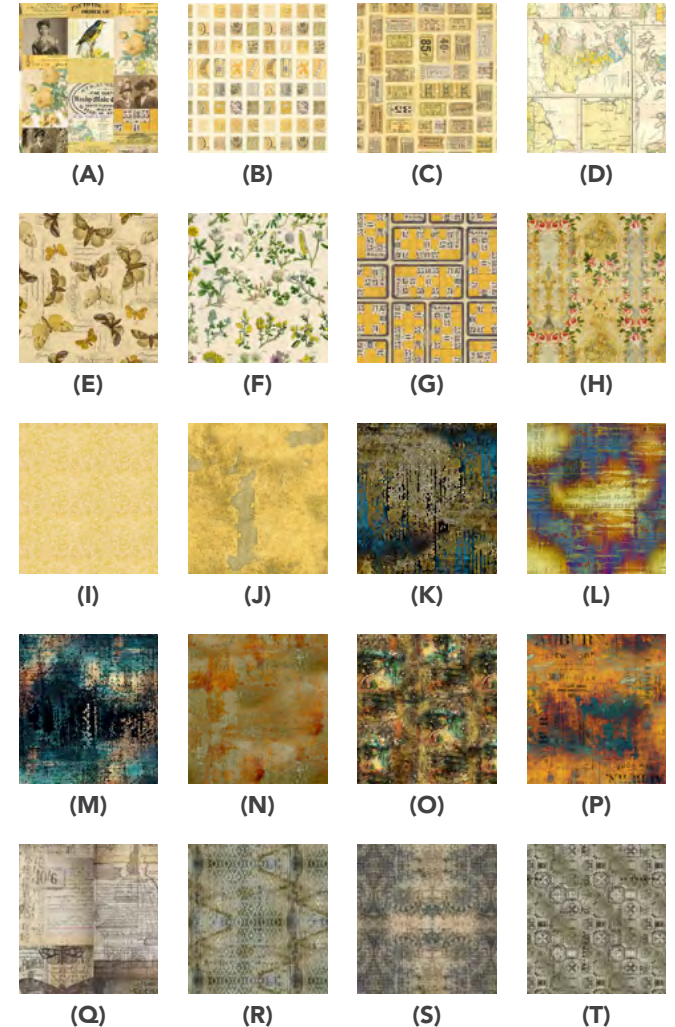

Free Spirit 

On the Wind Quilt

Featuring Palette Yellow by Tim Holtz

Inspired by watching dandelions on a stormy spring day. The Palette Yellow Fabrics of Tim Holtz whirl around as if in the wind.

Collection: Palette Yellow by Tim Holtz

Technique: Sew and Flip, Piecing with bias edges

Skill Level: Advanced Beginner

Finished Sizes:
Finished Size:
73¹/₂" square (1.86m square)
Finished Block Size:
12" square (30.48cm square)

On the Wind Quilt Fabric Requirements. The On the Wind Quilt Vintage Pattern is available and exclusive to Palette Charter Members. [Click here to find a Charter Member.](#)

Project designed by Kerri Thomson | Tech edited by Alison M. Schmidt

Fabric Requirements

DESIGN	COLOR	ITEM ID	YARDAGE
(A) Yellow Collage	Yellow	PWTH240.YELLOW	½ yard (0.46m)
(B) Yellow Stamps	Yellow	PWTH241.YELLOW	½ yard (0.46m)
(C) Yellow Tickets	Yellow	PWTH242.YELLOW	½ yard (0.46m)
(D) Yellow Map	Yellow	PWTH243.YELLOW	½ yard (0.46m)
(E) Yellow Specimen	Yellow	PWTH244.YELLOW	½ yard (0.46m)
(F) Yellow Botanical	Yellow	PWTH245.YELLOW	¾ yard (0.34m)
(G) Yellow Numbers	Yellow	PWTH246.YELLOW	¼ yard (0.23m)
(H) Yellow Wallpaper	Yellow	PWTH247.YELLOW	½ yard (0.46m)
(I) Yellow Tiny Print	Yellow	PWTH248.YELLOW	¾ yard (0.34m)
(J) Yellow Vintage	Yellow	PWTH249.YELLOW	¼ yard (0.23m)
(K) Gilded Mosaic	Gold	PWTH140.GOLD	¼ yard (0.23m)
(L) Portland Street	Patina	PWTH131.PATINA	¼ yard (0.23m)
(M) Fractured Mosaic	Indigo	PWTH130.INDIGO	¼ yard (0.23m)
(N) Writing Specimen	Sienna	PWTH135.SIENNA	¼ yard (0.23m)
(O) Dropcloth	Multi	PWTH137.MULTI	¼ yard (0.23m)
(P) Urban Grunge	Patina	PWTH134.PATINA	¼ yard (0.23m)
(Q) Melange	Neutral	PWTH001.NEUTR	½ yard (0.46m)
(R) Stained Damask	Neutral	PWTH133.NEUTRAL*	⅞ yard (0.80m)
(S) Muted Medallions	Indigo	PWTH141.INDIGO	¼ yard (0.23m)
(T) Du Theater	Neutral	PWTH139.NEUTRAL	¼ yard (0.23m)