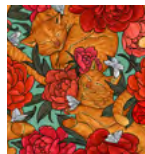

Fabric Requirements

DESIGN	COLOR	ITEM ID	YARDAGE
(A) Bees	Mint	PWRH098.MINT	$\frac{3}{8}$ yard (0.34m)
(B) Cat Flower	Yellow	PWRH099.YELLOW	$\frac{1}{2}$ yard (0.46m)
(C) Cat Nap	Mint	PWRH100.MINT	1$\frac{1}{4}$ yards (1.14m)
(D) Fireflies	Turquoise	PWRH103.TURQ	1 yard (0.91m)
(E) Garden Glow	Dk Aqua	PWRH104.DKAQUA	$\frac{1}{4}$ yard (0.23m)
(F) Ginkgo	Green	PWRH105.GREEN	$\frac{1}{2}$ yard (0.46m)
(G) Grid	Mint	PWRH106.MINT*	1 yard (0.91m)
(H) Ants	Gray	PWRH108.GRAY	$\frac{7}{8}$ yard (0.80m)
(I) Strawberries	Yellow	PWRH112.YELLOW	$\frac{1}{2}$ yard (0.46m)

* includes binding

Backing (Purchased Separately)

44" (1.12m) wide

Rabbits

Turquoise

PWRH109.TURQ

4 yards (3.66m)

OR

108" (2.74m) wide

2 yards (1.83m)

(C)

If kitting, refer to the final pattern for yardage amounts, it is recommended that a sample is made to confirm accuracy.