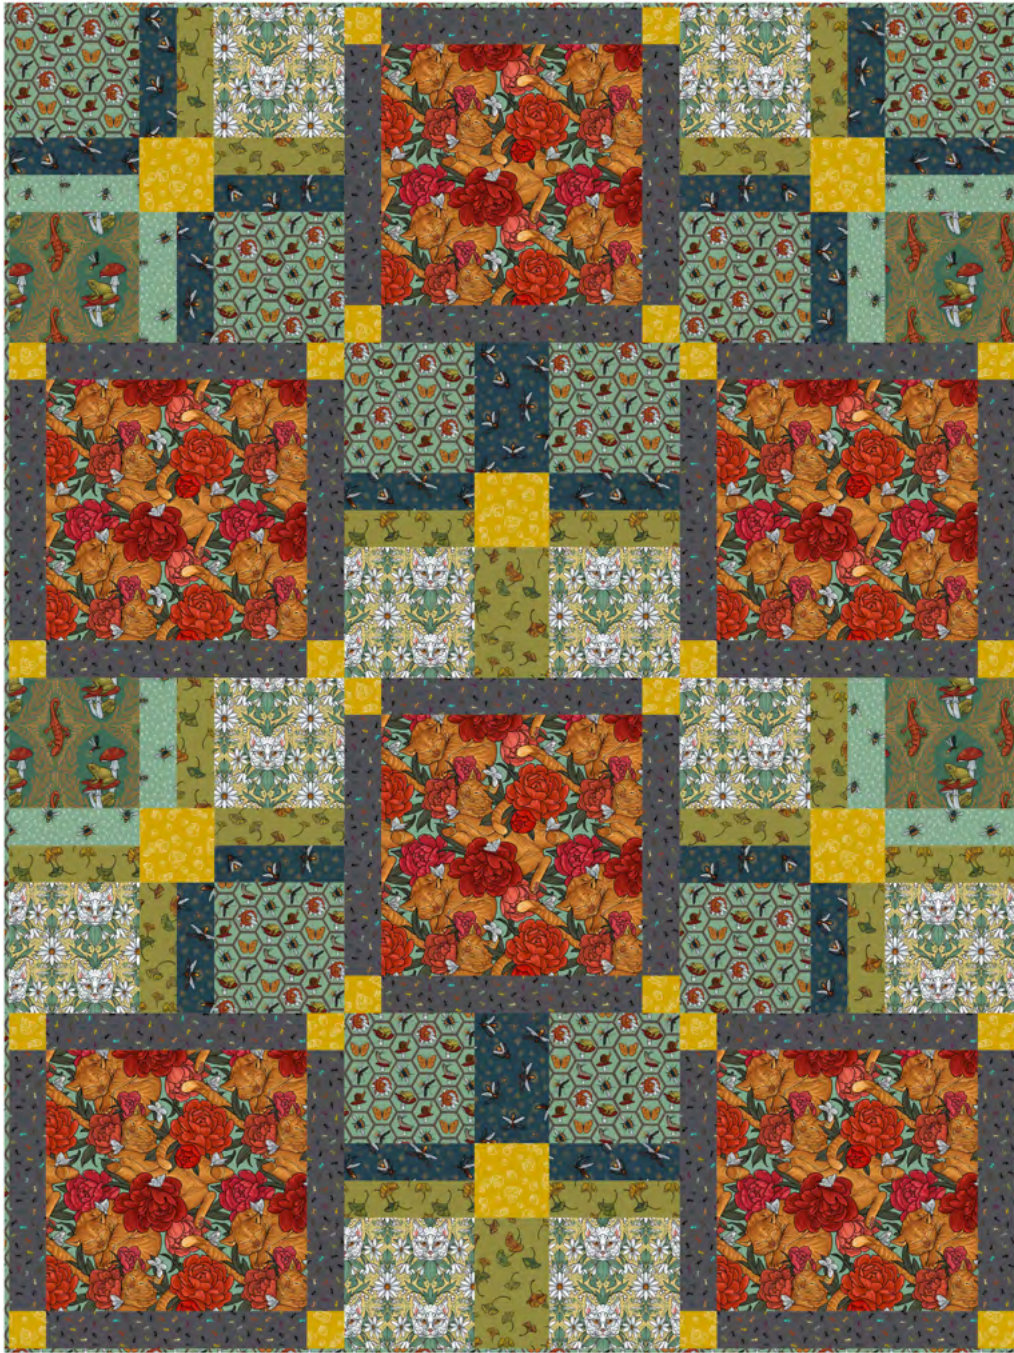

Free Spirit 

Featuring Garden Bed by Club Hauer

Squared Off Quilt

Finished Size: 54" x 72" (1.37m x 1.83m)

Project designed by Tammy Silvers - Tamarinis

Purchase pattern at tamarinis.com

Technique: Pieced | Skill Level: Advanced Beginner

Fabric Requirements

DESIGN	COLOR	ITEM ID	YARDAGE
(A) Bees	Mint	PWRH098.MINT	$\frac{3}{8}$ yard (0.34m)
(B) Cat Flower	Yellow	PWRH099.YELLOW	$\frac{1}{2}$ yard (0.46m)
(C) Cat Nap	Mint	PWRH100.MINT	1 $\frac{1}{4}$ yards (1.14m)
(D) Fireflies	Turquoise	PWRH103.TURQ	1 yard (0.91m)
(E) Garden Glow	Dk Aqua	PWRH104.DKAQUA	$\frac{1}{4}$ yard (0.23m)
(F) Ginkgo	Green	PWRH105.GREEN	$\frac{1}{2}$ yard (0.46m)
(G) Grid	Mint	PWRH106.MINT*	1 yard (0.91m)
(H) Ants	Gray	PWRH108.GRAY	$\frac{7}{8}$ yard (0.80m)
(I) Strawberries	Yellow	PWRH112.YELLOW	$\frac{1}{2}$ yard (0.46m)

* includes binding

Backing (Purchased Separately)

44" (1.12m) wide

Rabbits

Turquoise

PWRH109.TURQ

4 yards (3.66m)

OR

108" (2.74m) wide

2 yards (1.83m)

(A)

(B)

(C)

(D)

(E)

(F)